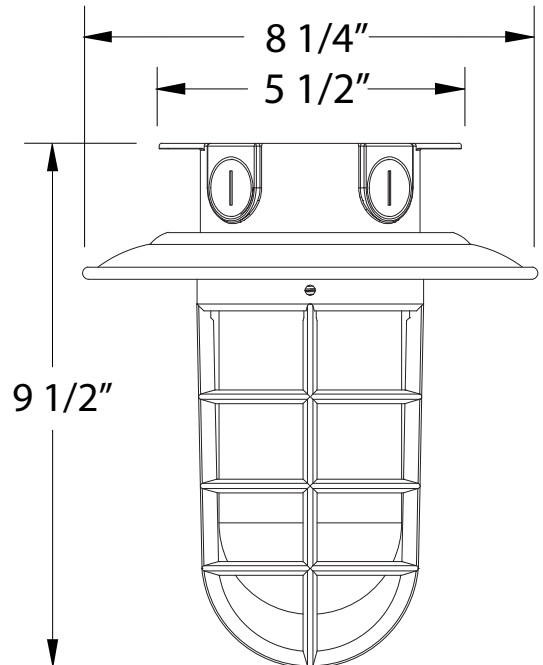

JOB/LOCATION

QUANTITY

DATE

NOTES