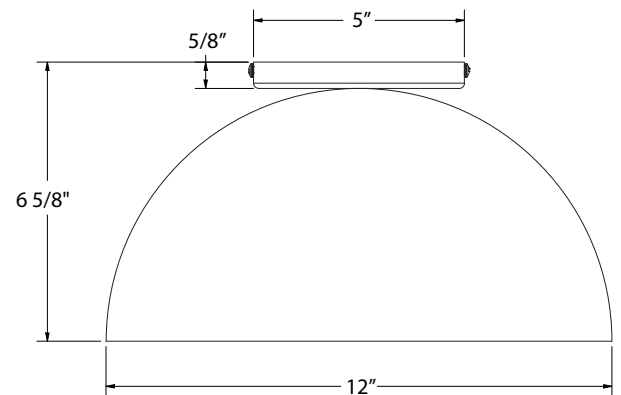

Shipping:

At Montclair Light Works we proudly manufacture, assemble, and ship your lamp within 3 weeks from our factory in Montclair CA.