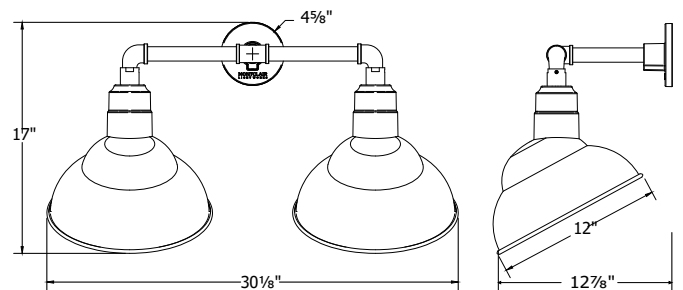

Shipping:

At Montclair Light Works we proudly manufacture, assemble, and ship your lamp within 3 weeks from our factory in Montclair CA.