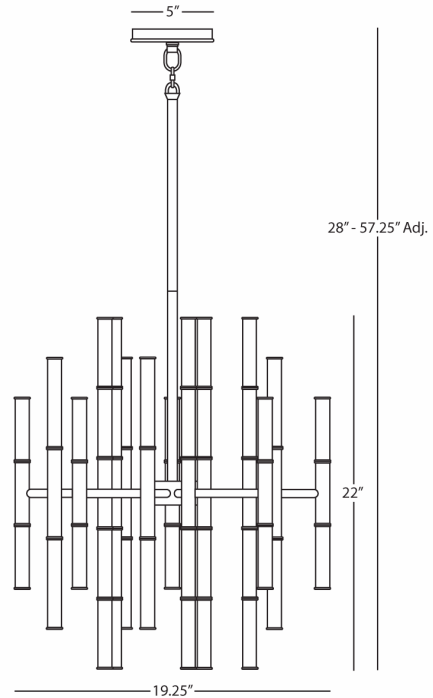

JONATHAN ADLER

MEURICE

S654

30 - LIGHT CHANDELIER

30 - 25W Max.

Bulb Type: G, Candelabra Base

Direct Wire Only

Polished Nickel Finish

Susp. Hardware - 3pcs - 5/8" x 12"

& 1pc - 5/8" x 6" Extension Rods

FINISH OPTIONS:

654 - Modern Brass

Z654 - Deep Patina Bronze

**** Available for Quick SHIP ****